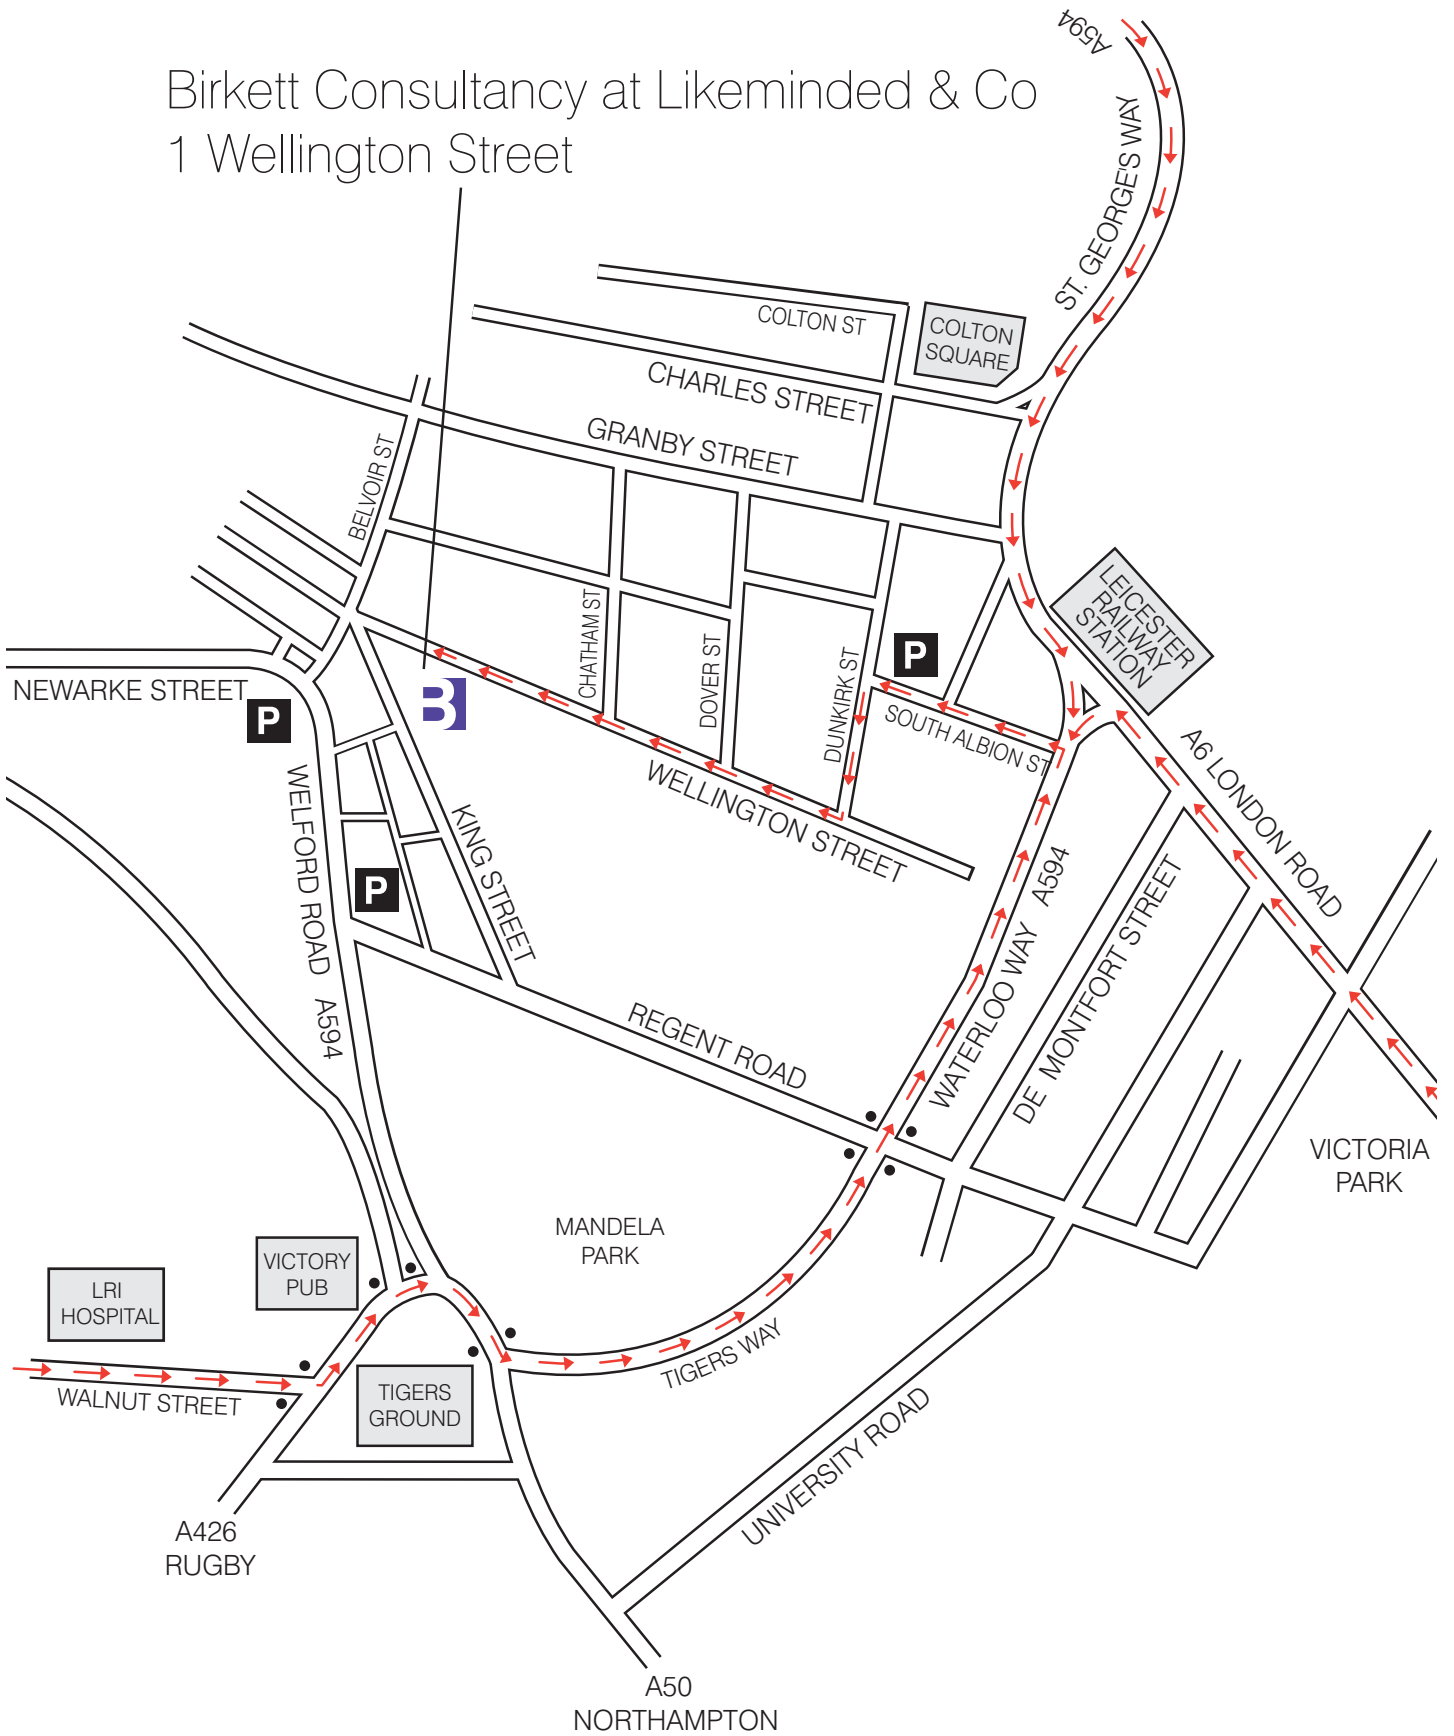

Birkett Consultancy at Likeminded & Co 1 Wellington Street